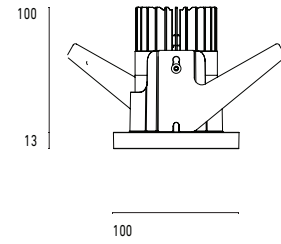

101 10 000116.023

Model

Name	Mono 100 Type 1 Recessed Downlighter
Finish	Structured Black
Area	Indoor

System

Power (Luminaire)	16W
Power (System)	19W
Voltage	240V-AC
Optics	Rotationally Symmetrical Direct 30°
Colour Temperature	4000°K
Luminous Flux	1508lm
TM30	Rf95 Rg103
CRI	Ra97
Lumen Maintenance	L90 B10 50000hrs
Chromaticity	<3 McAdam Step Ellipse
Articulation	Fixed
Cut-Out	
Ingress Protection	IP44
Control Device	Remote DALI (Included)
Class	III